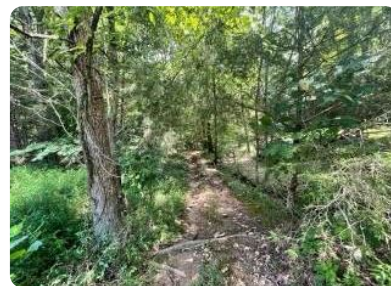

Scan above on mobile device
for directions to this listing

Assist2Sell
vip@assist2sell.com

Assist Sell.

All information deemed reliable but not guaranteed. If your property is currently listed this is not meant as a solicitation.
©2026 Assist2Sell.com - Licensed according to agreed upon terms and conditions. This listing is courtesy of Coldwell Banker Foster Real Estate, Inc

<http://assist2sell.com/listing/21-oakland-drive-nancy-ky-42544/3yd-lbarky-22017811>