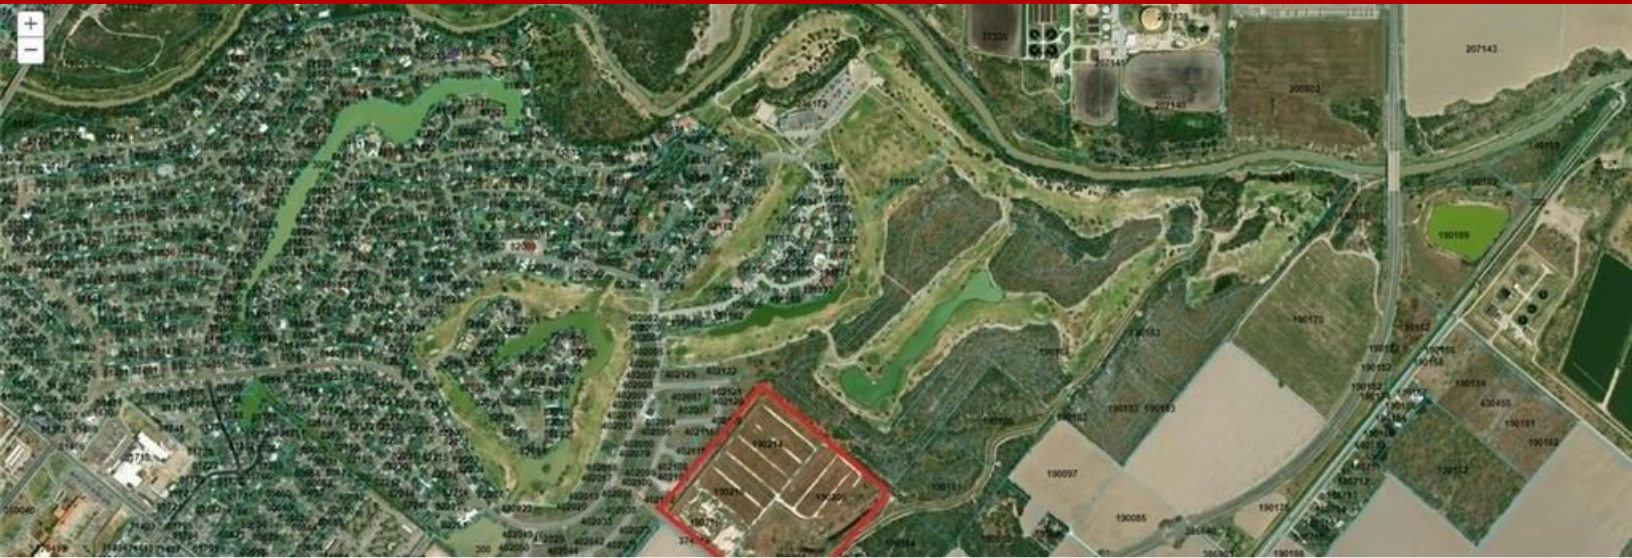

Acreage - San Benito, TX

1901 W Jm Ojeda Road, San Benito, TX, 78586

Offered at \$1,995,000

Great investment opportunity! Next to Treasure Hills Golf Course and San Benito Idea School. Come and Develop this Land! the possibilities are endless!

0 Bedrooms

0 Bathrooms

Unknown sqft sqft

38.92 acre (lot size)

Built: Unknown year

Assist2Sell

No other photos Available

Assist2Sell