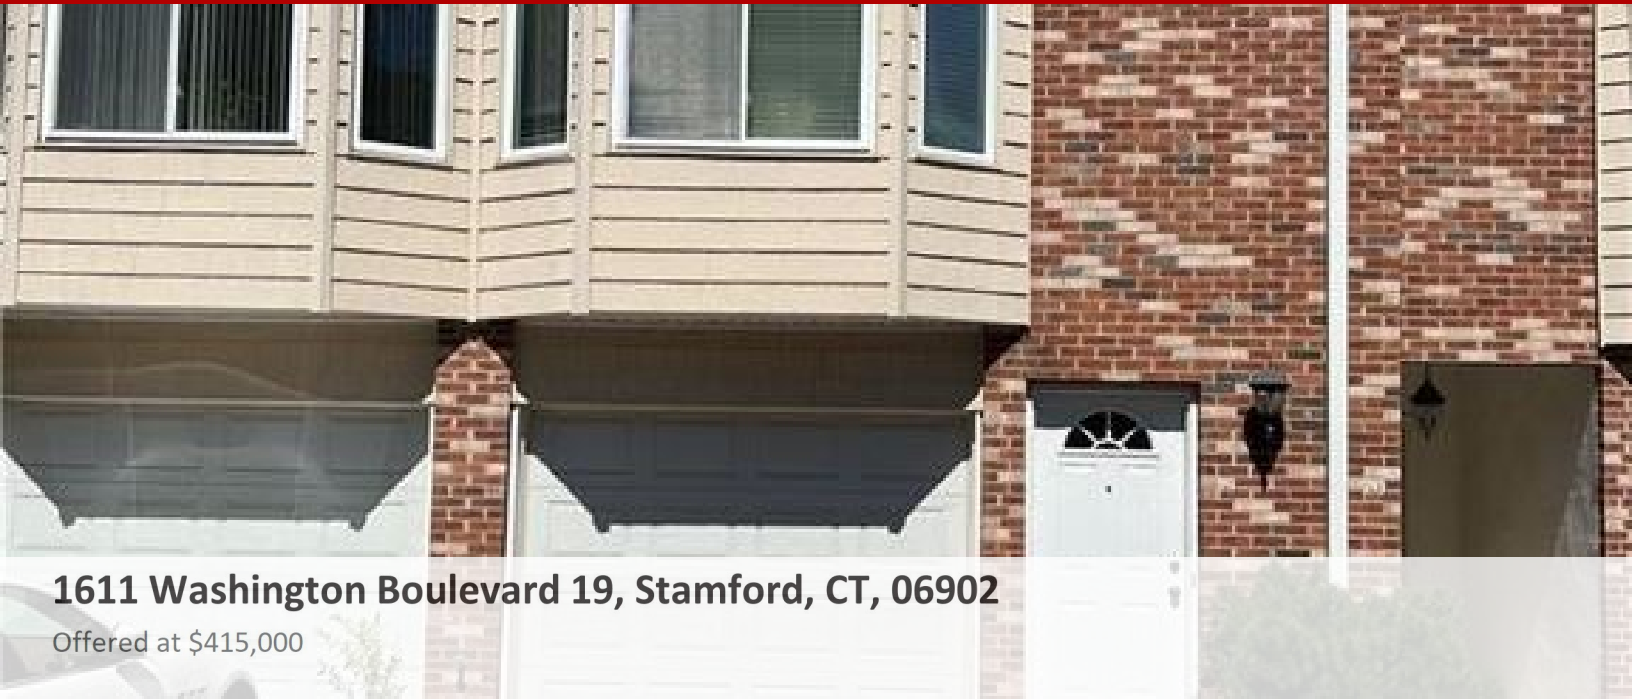

# Townhouse, Condominium - Stamford, CT

## 1611 Washington Boulevard 19, Stamford, CT, 06902

Offered at \$415,000

Welcome to Washington Mews, #19, a three-story townhouse in a highly desirable mid-city location across the street from Scalzi Park and river walk. Large windows let in lots of sunlight and it's been freshly painted with new carpeting. The stunning newer kitchen features white quartz counter tops with a coordinating subway tile back splash, stainless steel appliances and hardwood floor. The primary bedroom upstairs has an en suite bath, and a hall bathroom services the sunny second bedroom with its large bay window.. In the rear of the lower level behind the garage is a tiled family room with laundry closet and access to the patio, only steps away from the beautiful association swimming pool. Convenient to downtown shopping, restaurants, parks, MetroNorth train and I-95. Come see!